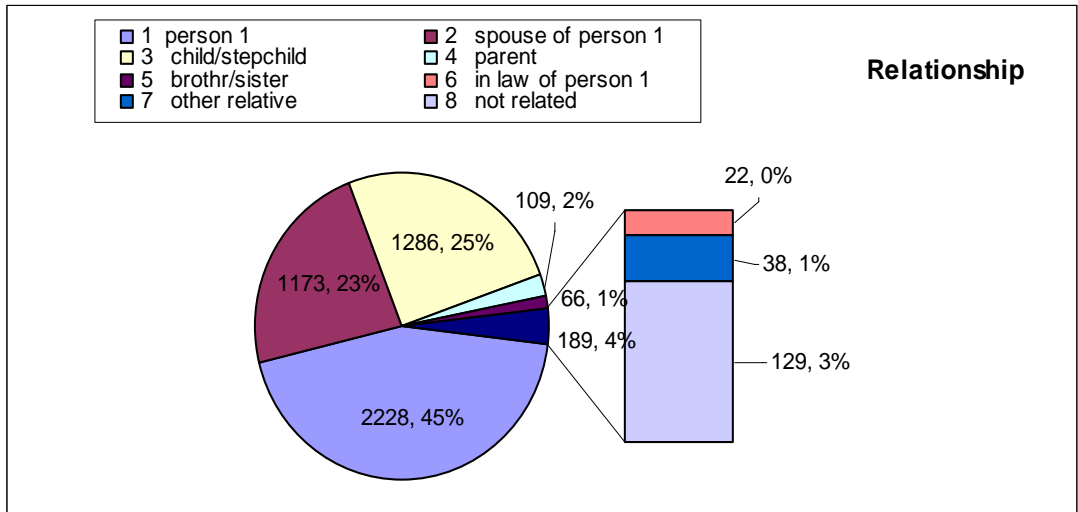

Vegreville Economic Development Board
TOWN OF VEGREVILLE
CENTENNIAL MUNICIPAL
2006 CENSUS RESULTS

Choices:

Relationship to person 1	# of people	% of people
1 person 1	2228	45%
2 spouse of person 1	1173	23%
3 child/stepchild	1286	25%
4 parent	109	2%
5 brothr/sister	66	1%
6 in law of person 1	22	0%
7 other relative	38	1%
8 not related	129	3%
	5051	100%

What is the relationship of each person in the household to person 1

**person 1 refers to the person answering the survey questions

How long has each resident lived at this residence