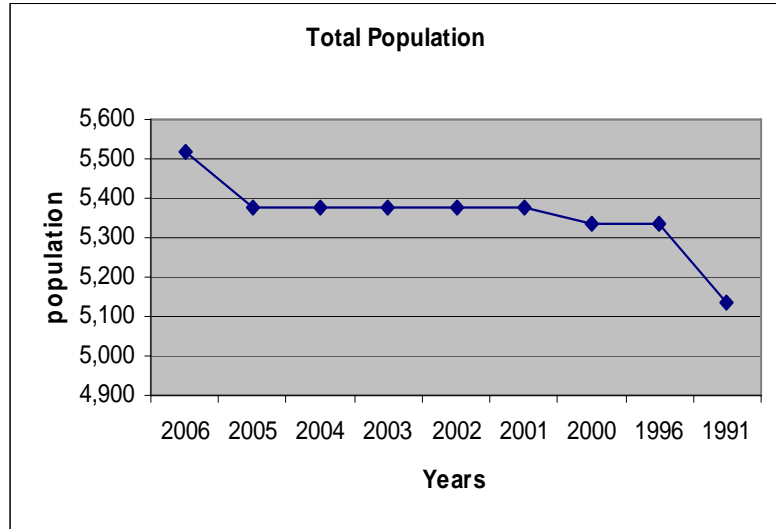

Area of Employment Total

Breakdown of Areas 2 to 5

Areas of employment

Total Population 5520 –Demographics based on population of 5411. We were only allowed to obtain a head count from neighbors in the instance that the occupants of the home were absent. We were not able to ask any demographic information.

Vegreville Economic Development Board
TOWN OF VEGREVILLE
CENTENNIAL MUNICIPAL
2006 CENSUS RESULTS

Total Population 1991-2006

Year Census Conducted	Population	Percent change from previous census
Population 2006	5,520	2.60%
Population 2001	5,375	0.74%
Population 1996	5,337	3.73%
Population 1991	5,138	