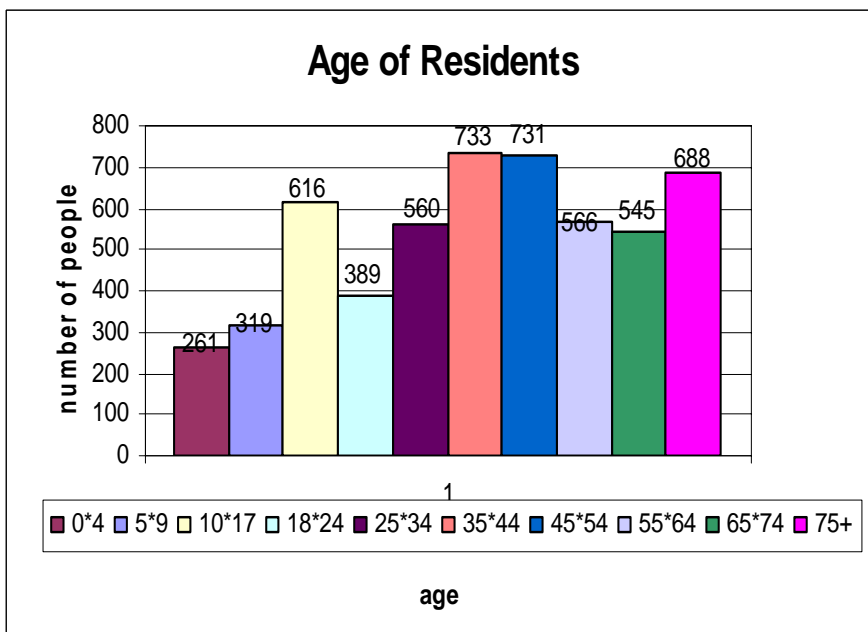

Total Population 5520 –Demographics based on population of 5411. We were only allowed to obtain a head count from neighbors in the instance that the occupants of the home were absent. We were not able to ask any demographic information.

**Vegreville Economic Development Board
TOWN OF VEGREVILLE
CENTENNIAL MUNICIPAL
2006 CENSUS RESULTS**

What is the status of this dwelling

	Dwelling Status	Number	Percentage
1	Owned	1667	70%
2	Rented	570	24%
3	Vacant	138	6%
4	Under construction	5	0%
	TOTAL	2380	100%

Choices:

What is the age of each person that is a usual residence of this dwelling

Choices:

Age Group	# of People
0-4	261
5-9	319
10-17	616
18-24	389
25-34	560
35-44	733
45-54	731
55-64	566
65-74	545
75+	688