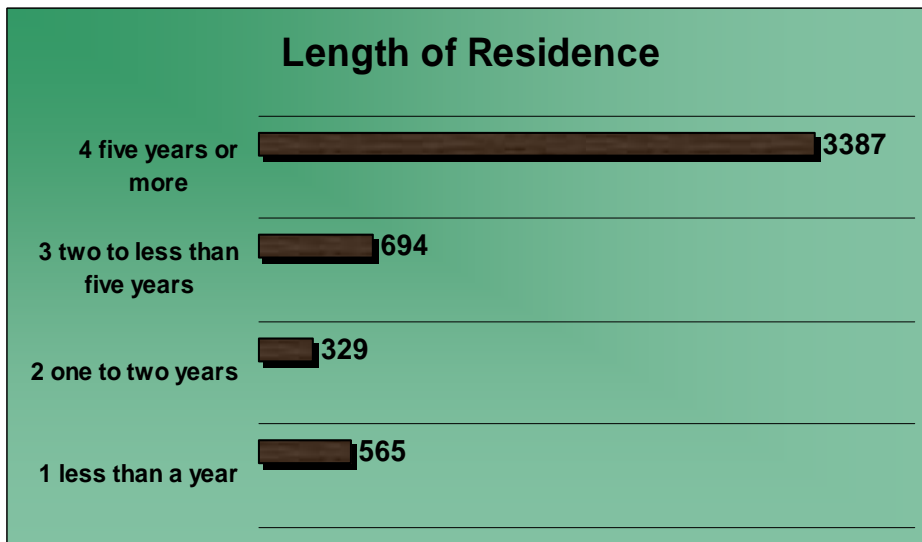

Choices:

<u>Length of Residence</u>	
1) less than a year	565
2) one to two years	329
3) two to less than five years	694
4) five years or more	3387

Total Population 5520 –Demographics based on population of 5411. We were only allowed to obtain a head count from neighbors in the instance that the occupants of the home were absent. We were not able to ask any demographic information.