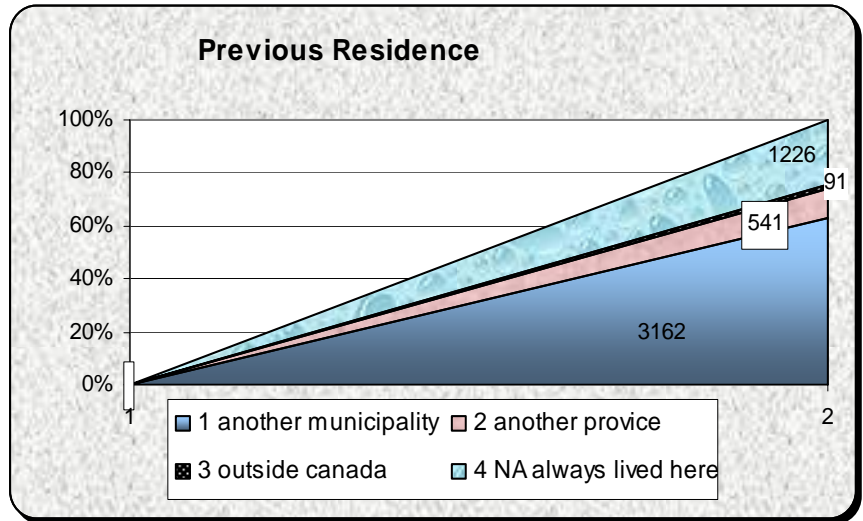

**Vegreville Economic Development Board
TOWN OF VEGREVILLE
CENTENNIAL MUNICIPAL
2006 CENSUS RESULTS**

Where was your previous residence before moving to Vegreville?

Choices:

Previous Residence (36)	
1 another municipality	3162
2 another province	541
3 outside canada	91
4 NA always lived here	1226
TOTAL	5020

What is the employment status of those living in this residence?