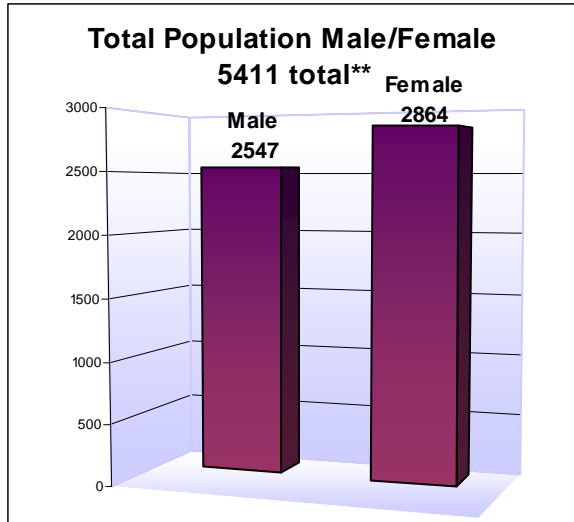

How many usual residents reside in this dwelling and are they male or female?

When conducting the census we were able to obtain head count from neighbors if people were not home after 3 attempts, but we were not able to obtain any more information. Thus the total population is 5520, but demographic information is based on 5411.

Total Population 5520 –Demographics based on population of 5411. We were only allowed to obtain a head count from neighbors in the instance that the occupants of the home were absent. We were not able to ask any demographic information.