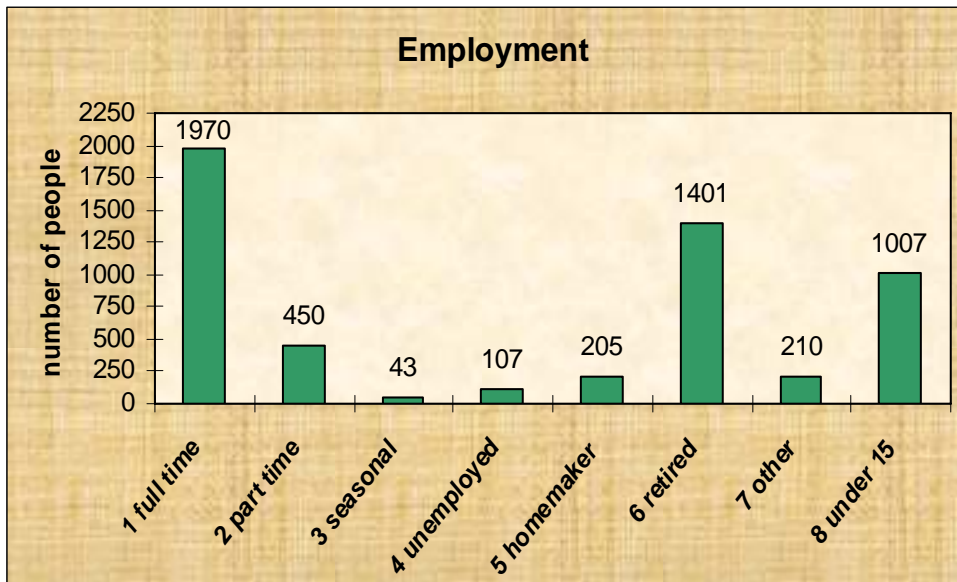

Total Population 5520 –Demographics based on population of 5411. We were only allowed to obtain a head count from neighbors in the instance that the occupants of the home were absent. We were not able to ask any demographic information.

**Vegreville Economic Development Board
TOWN OF VEGREVILLE
CENTENNIAL MUNICIPAL
2006 CENSUS RESULTS**

Where was your previous residence before moving to Vegreville?

Choices:

Previous Residence (36)	
1 another municipality	3162
2 another province	541
3 outside canada	91
4 NA always lived here	1226
TOTAL	5020

What is the employment status of those living in this residence?

Choices:

Code #	Employment Status	# of People
1	Full Time	1970
2	Part Time	450
3	Seasonal	43
4	Unemployed	107
5	Homemaker	205
6	Retired	1401
7	Other	210
8	Under 15	1007

* **other**— refers to farming, self employed, employment insurance and all medical leave of absence

Total Population 5520 –Demographics based on population of 5411. We were only allowed to obtain a head count from neighbors in the instance that the occupants of the home were absent. We were not able to ask any demographic information.