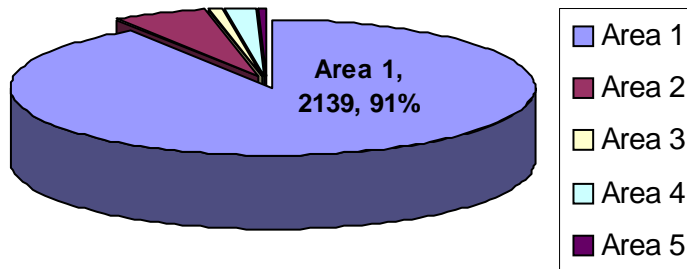

**Vegreville Economic Development Board
TOWN OF VEGREVILLE
CENTENNIAL MUNICIPAL
2006 CENSUS RESULTS**

Areas

What is each employed person's employment Location by area?

Area 1 Local			Area 4 Surrounding	
	Vegreville	2139		Tofield
				1
Area 2 Around City				Two Hills
	Edmonton	90		Viking
	Camrose	5		Lamont
	Sherwood Park	14		Smoky Lake
	Nisku	22		St. Paul
	Fort Sask.	5	Area 5 Out of Canada	
Area 3 Oil & Gas Jobs				out of Canada
	Fort Mac	14		
	Cold Lake	5		

Area of Employment Total