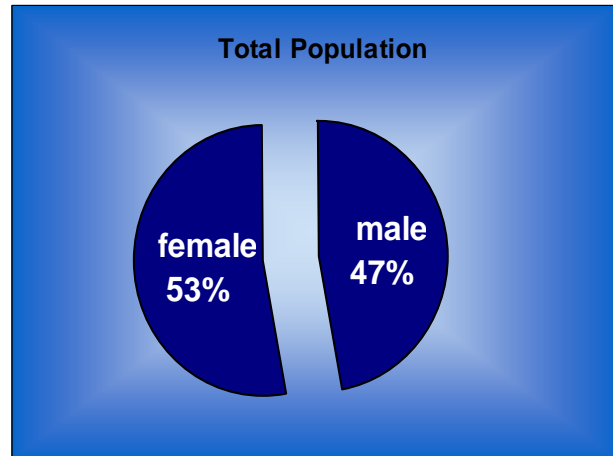

How many usual residents reside in this dwelling and are they male or female?

When conducting the census we were able to obtain head count from neighbors if people were not home after 3 attempts, but we were not able to obtain any more information. Thus the total population is 5520, but demographic information is based on 5411.

Total Population 5520 –Demographics based on population of 5411. We were only allowed to obtain a head count from neighbors in the instance that the occupants of the home were absent. We were not able to ask any demographic information.