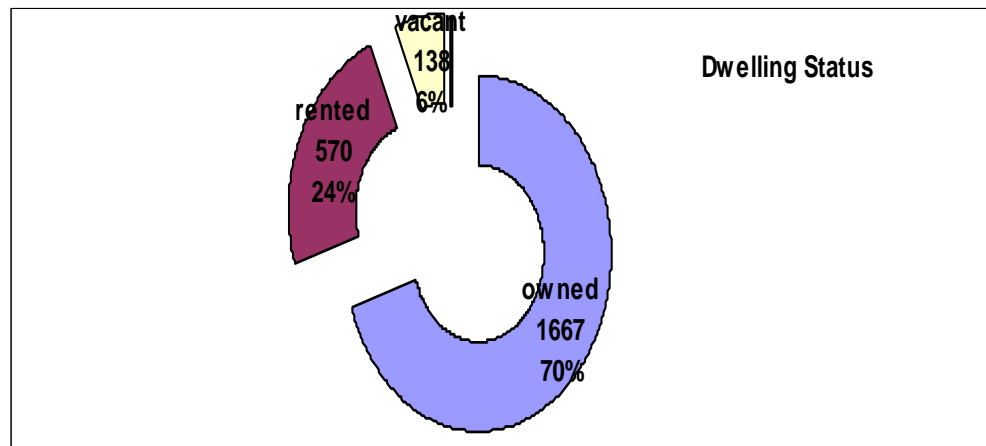

How many usual residents reside in this dwelling and are they male or female?

When conducting the census we were able to obtain head count from neighbors if people were not home after 3 attempts, but we were not able to obtain any more information. Thus the total population is 5520, but demographic information is based on 5411.

Total Population 5520 –Demographics based on population of 5411. We were only allowed to obtain a head count from neighbors in the instance that the occupants of the home were absent. We were not able to ask any demographic information.

Choices:

What is the age of each person that is a usual residence of this dwelling

Choices:

Age Group	# of People
0-4	261
5-9	319
10-17	616
18-24	389
25-34	560
35-44	733
45-54	731
55-64	566
65-74	545
75+	688