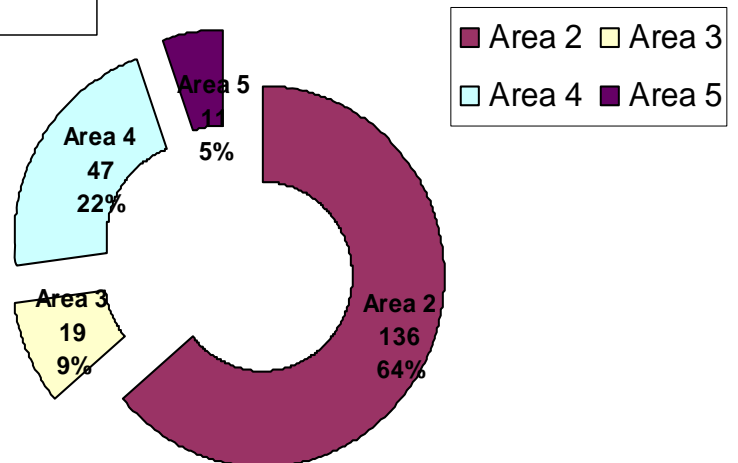

**Vegreville Economic Development Board
TOWN OF VEGREVILLE
CENTENNIAL MUNICIPAL
2006 CENSUS RESULTS**

Areas

What is each employed person's employment Location by area?

Area 1 Local			Area 4 Surrounding	
	Vegreville	2139		Tofield
				1
Area 2 Around City				Two Hills
	Edmonton	90		Viking
	Camrose	5		Lamont
	Sherwood Park	14		Smoky Lake
	Nisku	22		St. Paul
	Fort Sask.	5	Area 5 Out of Canada	
Area 3 Oil & Gas Jobs				out of Canada
	Fort Mac	14		
	Cold Lake	5		

Area of Employment Total

Breakdown of Areas 2 to 5

Areas of employment

Total Population 5520 –Demographics based on population of 5411. We were only allowed to obtain a head count from neighbors in the instance that the occupants of the home were absent. We were not able to ask any demographic information.

Vegreville Economic Development Board
TOWN OF VEGREVILLE
CENTENNIAL MUNICIPAL
2006 CENSUS RESULTS

Total Population 1991-2006

Year Census Conducted	Population	Percent change from previous census
Population 2006	5,520	2.60%
Population 2001	5,375	0.74%
Population 1996	5,337	3.73%
Population 1991	5,138	